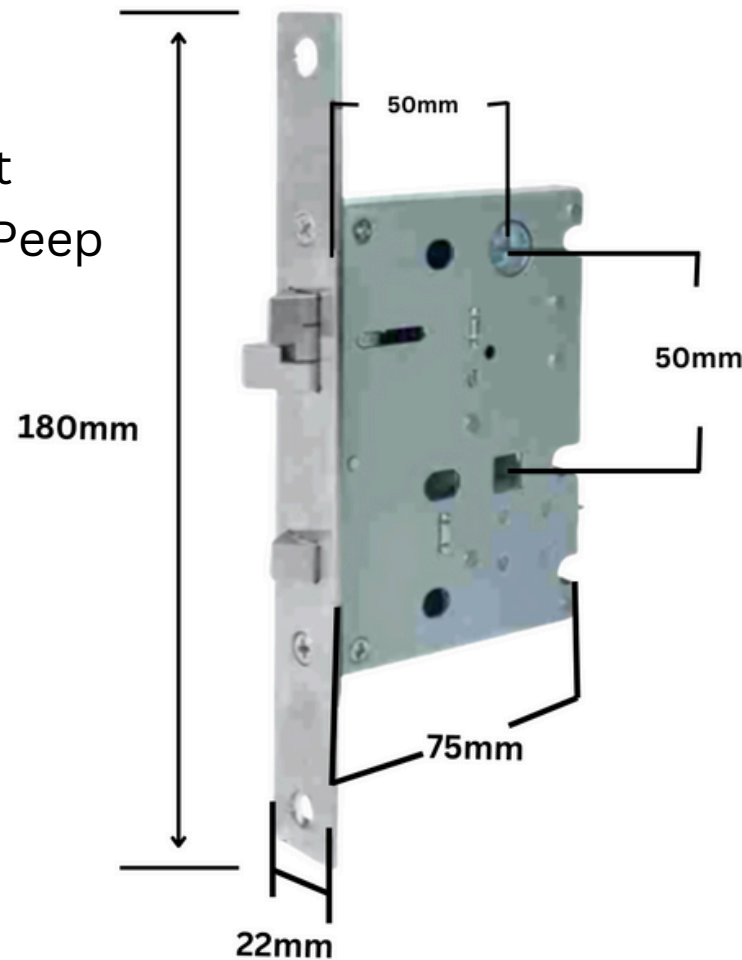

ANION GROUP

ARCHITECTURAL FITTINGS

SMART LOCK

HANDLES

MODEL : TOKYO

Technical Data

Material : Aluminium Alloy
 Colour: Black
 Door Thickness : 35 - 60 mm
 Unlock Time : ≤0.05s

Work Temperature : -20°C - 60°C
 Backup Power Port : Micro-USB
 Code Length : 4-8 Digits
 Card Frequency: 13.56MHZ
 Battery : 4 AA Batteries Work For 1 Year (10 Unlocks Per Day)

Anti-Pry Alarm
 Adjustable Volume
 Passage Mode
 Low Battery Warning
 Improper Attempts Alert
 Scramble Code To Anti-Peep
 Privacy Mode

W : 75mm H : 370mm T : 21mm

App Information

TUYA WIFI	TT LOCK BLE
-	Google Home, Amazon Alexa, Home Kit Supported
100 Fingerprints, 200 Cards + Passwords	120 Fingerprints, 200 Cards, 150 Passwords

MODEL : NEW YORK

Technical Data

Material : Stainless Steel
 Colour: Silver & Gunmetal Grey
 Door Thickness : 35-70mm
 Unlock Time : ≤0.05s

Work Temperature : -20°C - 60°C
 Backup Power Port : Micro-USB
 Code Length : 4-8 Digits
 Card Frequency: 13.56MHZ
 Battery : 4 AAA Batteries Work For 1 Year (10 Unlocks Per Day)

MODEL : LONDON

Technical Data

Material : Aluminium Alloy
Colour: Black
Door Thickness : 40 - 120 mm
Unlock Time : $\leq 0.05s$

Work Temperature : $-20^{\circ}C - 60^{\circ}C$
Backup Power Port : Micro-USB
Code Length : 4-8 Digits
Card Frequency: 13.56MHZ
Battery : 8 AA Batteries Work For 6 Months (10 Unlocks Per Day)