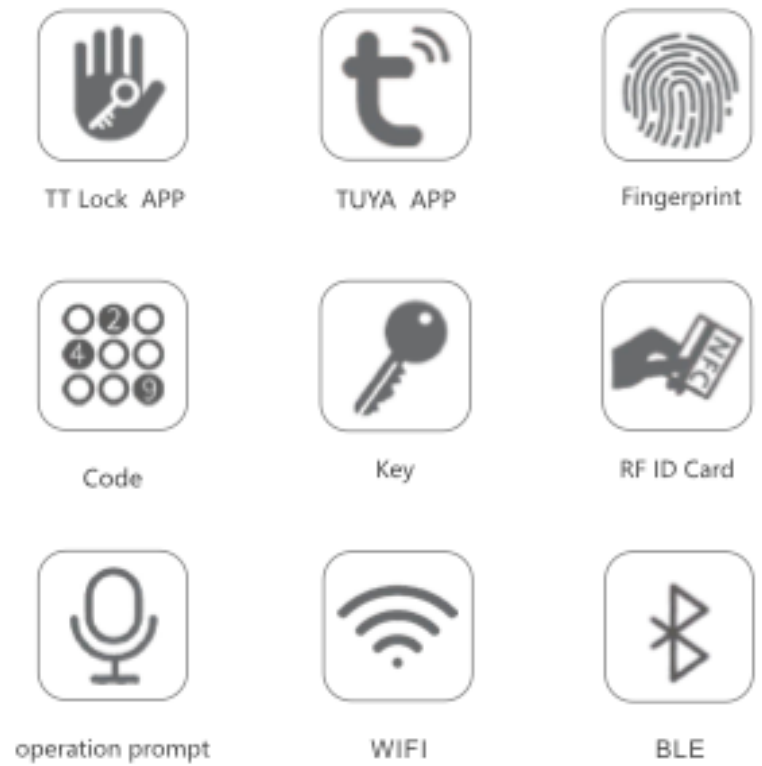

Anti-Pry Alarm
 Adjustable Volume
 Passage Mode
 Low Battery Warning
 Improper Attempts Alert
 Scramble Code To Anti-Peep
 Privacy Mode

W : 75mm H : 370mm T : 21mm

App Information

TUYA WIFI	TT LOCK BLE
-	Google Home, Amazon Alexa, Home Kit Supported
100 Fingerprints, 200 Cards + Passwords	120 Fingerprints, 200 Cards, 150 Passwords

Passage Mode
 Low Battery Warning
 Improper Attempts Alert
 Privacy Mode

W : 40mm H : 300mm T : 22mm

App Information

TUYA WIFI	TT LOCK BLE
-	Google Home, Amazon Alexa Supported
100 Fingerprints, 100 Cards, 100 Passwords	120 Fingerprints, 200 Cards, 150 Passwords