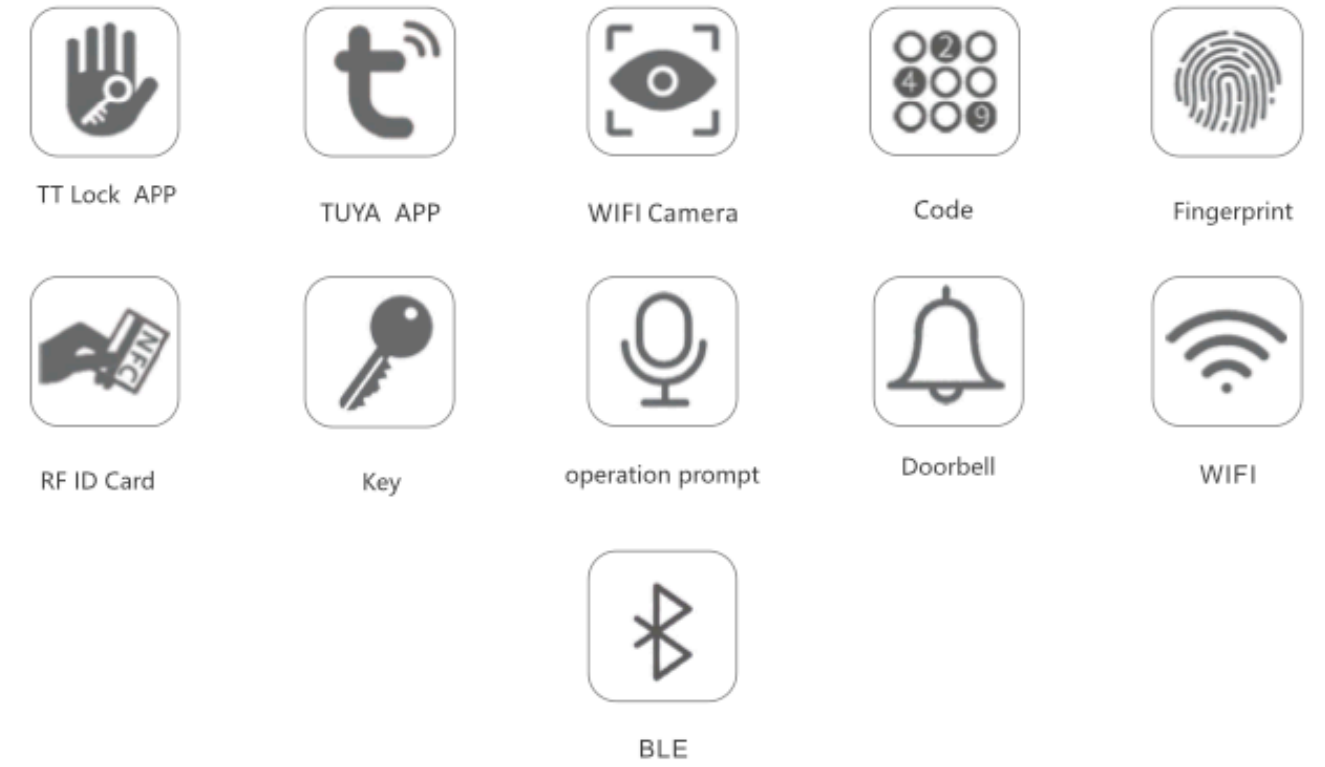

Anti-Pry Alarm
 Adjustable Volume
 Passage Mode
 Low Battery Warning
 Improper Attempts Alert
 Scramble Code To Anti-Peep
 Privacy Mode

W : 75mm H : 370mm T : 21mm

App Information

TUYA WIFI	TT LOCK BLE
-	Google Home, Amazon Alexa, Home Kit Supported
100 Fingerprints, 200 Cards + Passwords	120 Fingerprints, 200 Cards, 150 Passwords

Passage Mode
 Low Battery Warning
 Improper Attempts Alert
 Privacy Mode

W : 40mm H : 300mm T : 22mm

App Information

TUYA WIFI	TT LOCK BLE
-	Google Home, Amazon Alexa Supported
100 Fingerprints, 100 Cards, 100 Passwords	120 Fingerprints, 200 Cards, 150 Passwords