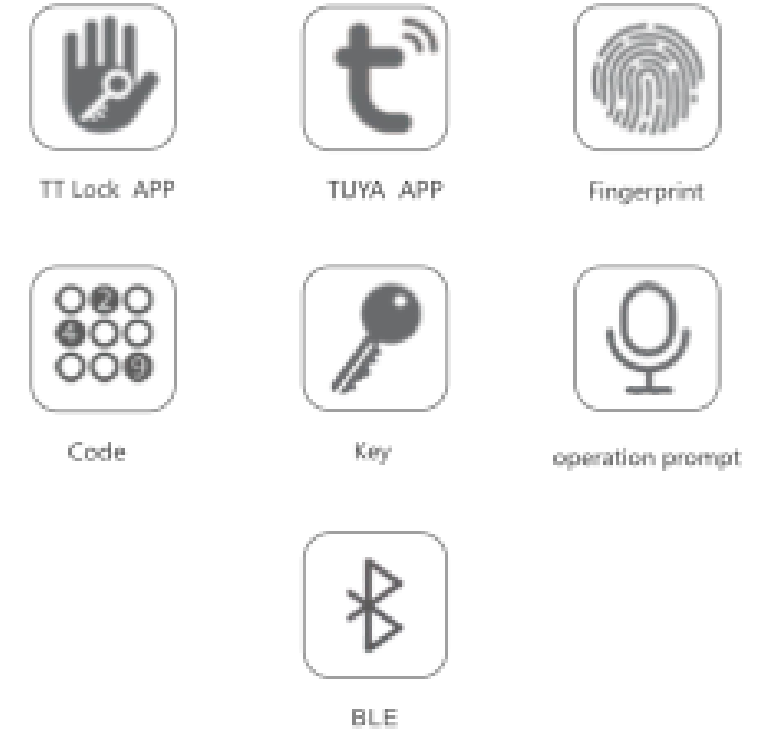

Anti-Pry Alarm
Passage Mode
Low Battery Warning
Improper Attempts Alert
Scramble Code To Anti-Peep
Privacy Mode

W : 75mm H : 370mm T : 24mm

App Information

TUYA WIFI
100 Fingerprints, 200 Cards + Passwords

MODEL : PARIS

Technical Data

Material : Zinc Alloy
 Colour: Black & Chrome

Passage Mode
 Low Battery Warning
 Improper Attempts Alert
 Scramble Code To Anti-Peep
 Privacy Mode
 Wrong Try Lock-Out

Work Temperature : -20°C - 70°C
 Backup Power Port : Micro-USB
 Code Length : 4-8 Digits
 Card Frequency: 13.56MHZ
 Battery : 4 AA Batteries Work For 1 Year (10 Unlocks Per Day)

W : 60mm H : 168mm T : 20mm

App Information

TUYA WIFI	TT LOCK BLE
-	Google Home, Amazon Alexa Supported
50 Fingerprints, 100 Passwords	120 Fingerprints, 250 Passwords

Contact Details

www.anion.com.au

@aniongroup_