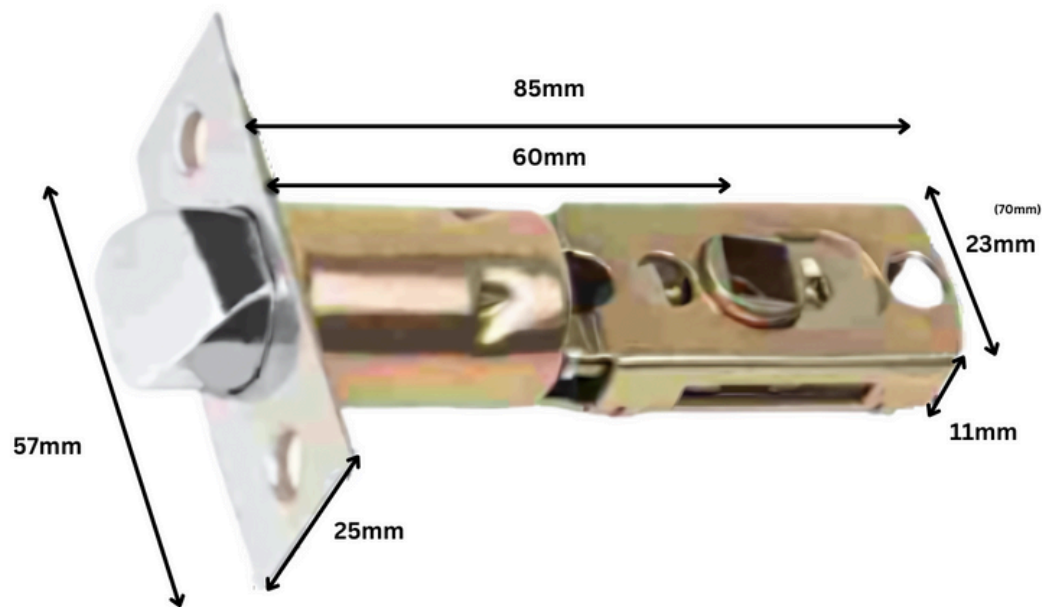

MODEL : PARIS

Technical Data

Material : Zinc Alloy
Colour: Black & Chrome

Passage Mode
Low Battery Warning
Improper Attempts Alert
Scramble Code To Anti-Peep
Privacy Mode
Wrong Try Lock-Out

Work Temperature : -20°C - 70°C
Backup Power Port : Micro-USB
Code Length : 4-8 Digits
Card Frequency: 13.56MHZ
Battery : 4 AA Batteries Work For 1 Year (10 Unlocks Per Day)

W : 60mm H : 168mm T : 20mm