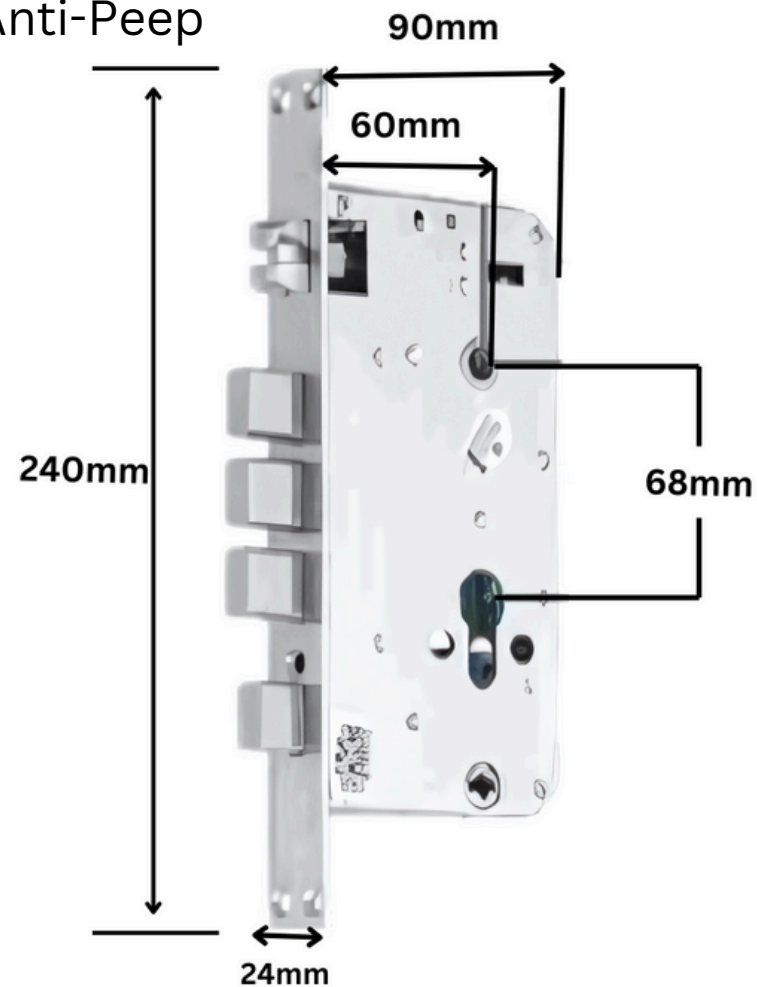

MODEL : NEW YORK

Technical Data

Material : Stainless Steel
 Colour: Silver & Gunmetal Grey
 Door Thickness : 35-70mm
 Unlock Time : ≤0.05s

Work Temperature : -20°C - 60°C
 Backup Power Port : Micro-USB
 Code Length : 4-8 Digits
 Card Frequency: 13.56MHZ
 Battery : 4 AAA Batteries Work For 1 Year (10 Unlocks Per Day)

Passage Mode
 Low Battery Warning
 Improper Attempts Alert
 Privacy Mode

W : 40mm H : 300mm T : 22mm

App Information

TUYA WIFI	TT LOCK BLE
-	Google Home, Amazon Alexa Supported
100 Fingerprints, 100 Cards, 100 Passwords	120 Fingerprints, 200 Cards, 150 Passwords

MODEL : LONDON

Technical Data

Material : Aluminium Alloy
Colour: Black
Door Thickness : 40 - 120 mm
Unlock Time : $\leq 0.05s$

Work Temperature : $-20^{\circ}C - 60^{\circ}C$
Backup Power Port : Micro-USB
Code Length : 4-8 Digits
Card Frequency: 13.56MHZ
Battery : 8 AA Batteries Work For 6 Months (10 Unlocks Per Day)

Anti-Pry Alarm
Passage Mode
Low Battery Warning
Improper Attempts Alert
Scramble Code To Anti-Peep
Privacy Mode

W : 75mm H : 370mm T : 24mm

App Information

TUYA WIFI
100 Fingerprints, 200 Cards + Passwords