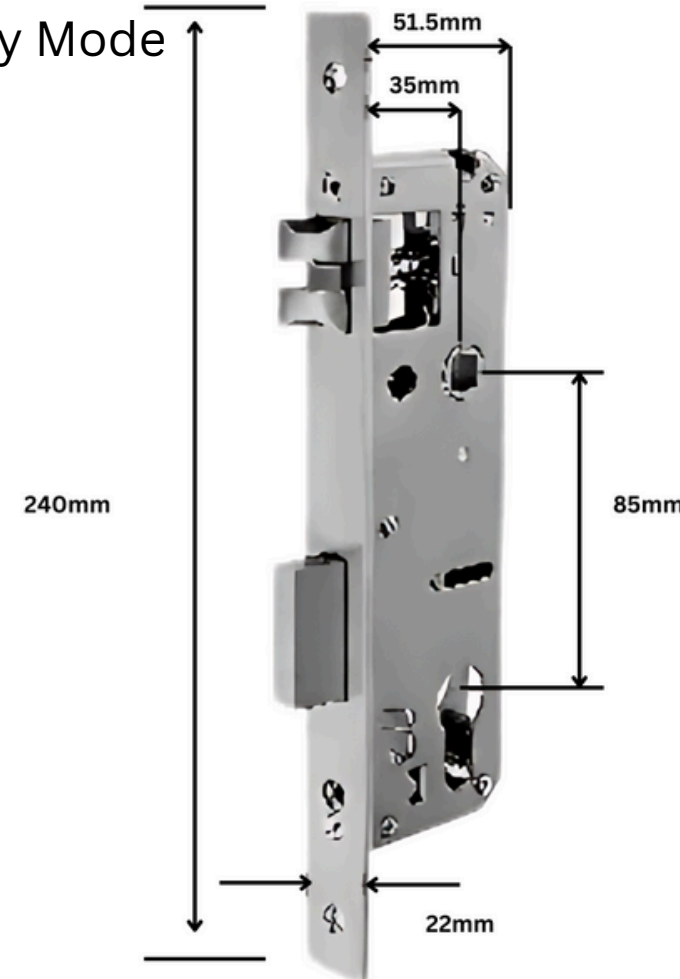

MODEL : NEW YORK

Technical Data

Material : Stainless Steel
Colour: Silver & Gunmetal Grey
Door Thickness : 35-70mm
Unlock Time : ≤0.05s

Work Temperature : -20°C - 60°C
Backup Power Port : Micro-USB
Code Length : 4-8 Digits
Card Frequency: 13.56MHZ
Battery : 4 AAA Batteries Work For 1 Year (10 Unlocks Per Day)

Passage Mode
Low Battery Warning
Improper Attempts Alert
Privacy Mode

W : 40mm H : 300mm T : 22mm